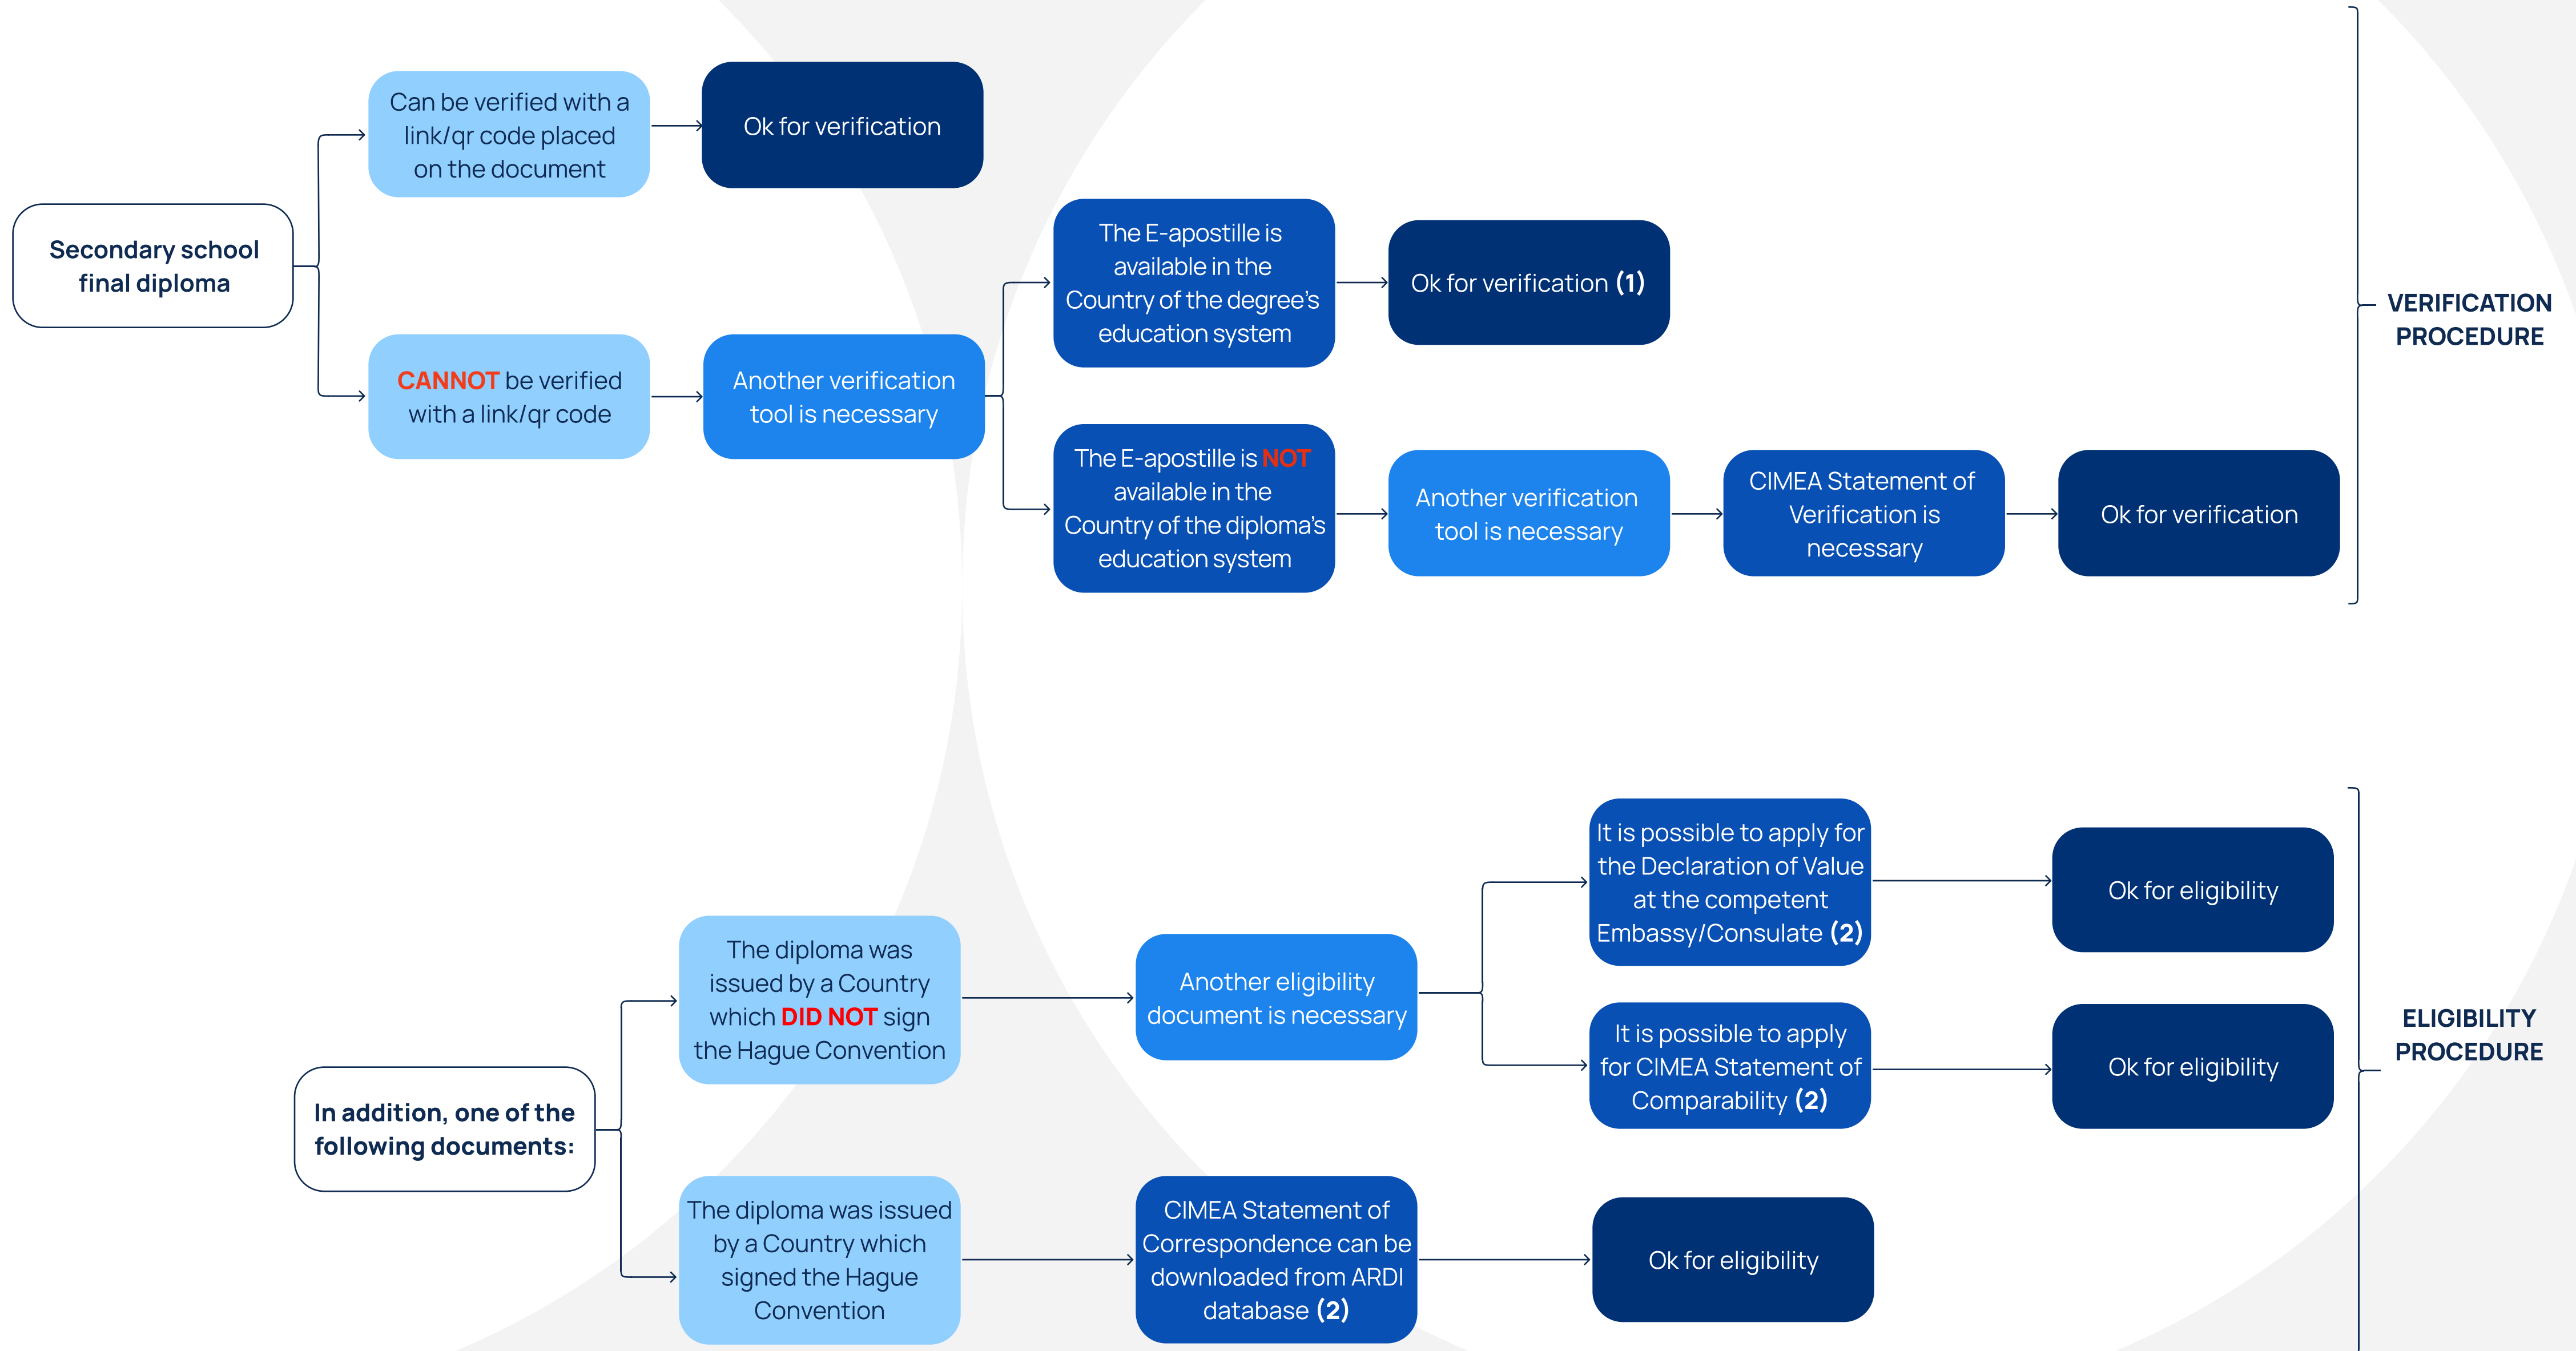

# DOCUMENTS ASSESSMENT

(1) Check the dedicated paragraph at [this page](#) for more details of the E-Apostilles accepted.

(2) Declaration of Value and CIMEA Statement of Comparability/Correspondence must specify that the degree allows the owner to apply to a Laurea (equivalent to a Bachelor of Science programme), in order to be valid.

**ATTENTION:** Students are required to verify complete information on the documents required on Politecnico di Milano [website](#).